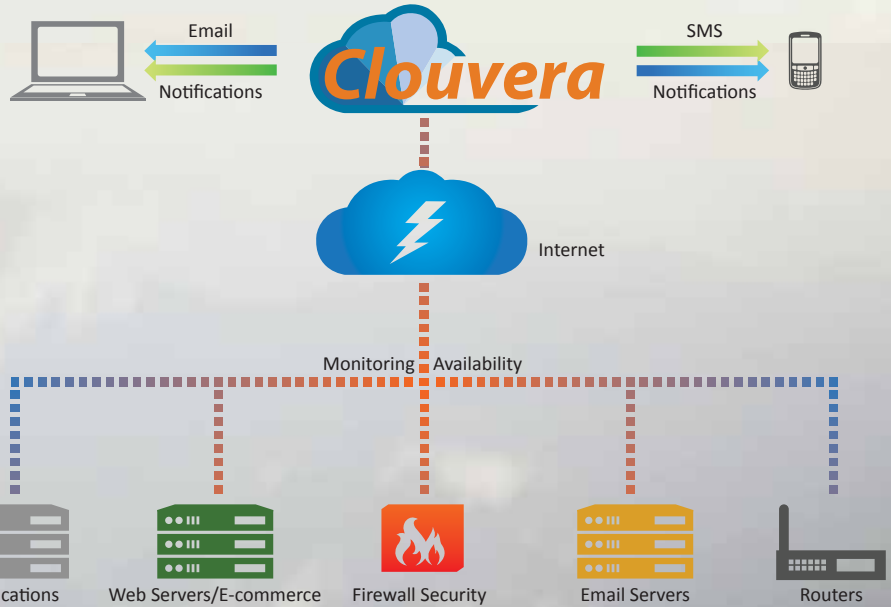

Cloud monitoring with SMS Alerts

Clouvera® is a Cloud based monitoring service that provides businesses complete visualisation of the condition and performance of its IT infrastructure. Coupled with Out-Of-Band SMS (Text) Alert technology, Clouvera® equips the Enterprise with instant communications whenever a requirement calls for it.

**ACHIEVE COMPREHENSIVE OVERVIEW OF YOUR IT INFRASTRUCTURE**

**AFFORDABLE SOLUTION • EFFECTIVE FEATURES**

**USAGE APPLICATIONS & SCENARIOS**

- ONE SOLUTION FOR EVERYONE
- PING CHECKS FOR CONNECTION LATENCY
- PORT CHECKS ON CONNECTIVITY WITH APPLICATIONS
- URL CHECKS FOR WEB AND E-COMMERCE AVAILABILITY